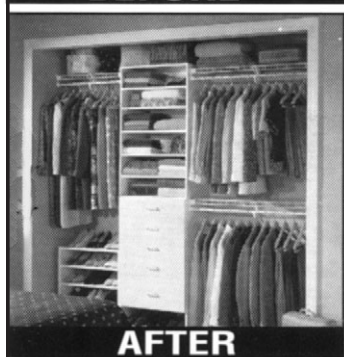

A&S CLOSET SHELVING, INC.

A&S Closet Shelving, Inc., located in Ephrata, does more than just closets. A&S specializes in the installation of shower doors, bath accessories and mirrors in addition to closet shelving for the builder and retail market. They carry Closetmaid custom wood melamine shelving available in five different colors and wire ventilated shelving. Century shower doors from builder grade to custom frameless lines, Independent mirror products and Bath Unlimited bath accessories.

Owners Andy B. Burkholder and Shannon R. Sahm have been in business for thirteen years and bring over 30 years of experience to the business.

A&S Closet Shelving, Inc. will meet with any customer whether it is to design a custom closet, to measure custom mirrors, or to lay out your custom shower door.

A&S is proud of the quality service and craftsmanship they bring to the installation of all their products. Give A&S a call for a free in-home estimate on any of their quality products.

A&S Closet Shelving, Inc. can be reached at 717-335-2888.

www.asclosetshelving.com

BEFORE

AFTER

PA035007